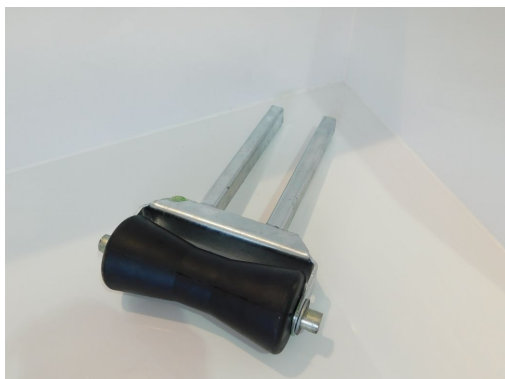

ENSEMBLE DIABOLO RENFORCE

98.40 €
(82 €HT)

Ensemble diablo NX double renforcé